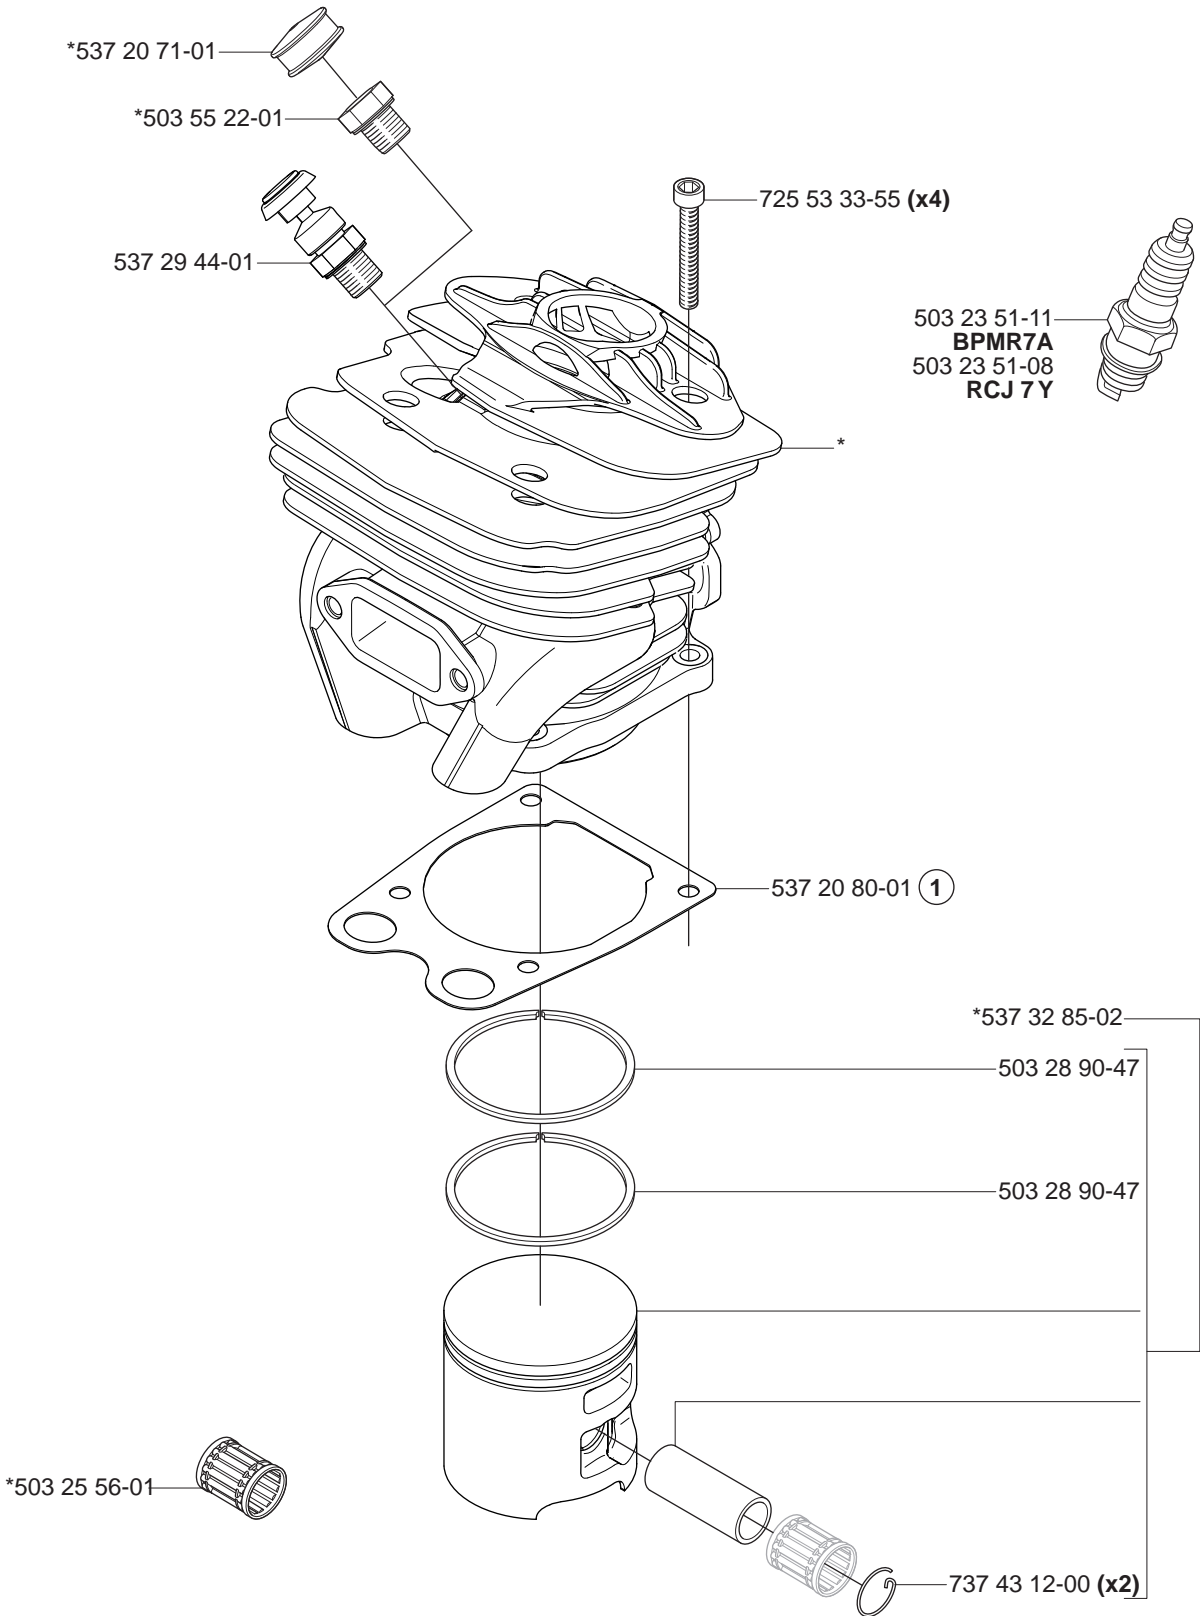

Repuestos

Reservdelar

A

*compl 537 33 10-01 WA

A

***compl 537 03 35-01 Std**

B

****compl 537 03 62-05 (3/8"x7T)**
****compl 537 03 62-06 (3/8"x8T)**

C

*compl 537 20 29-02

D

compl 537 20 96-01

E *compl 537 21 25-01

503 98 74-01*

E *compl 537 21 25-02

503 98 74-01*

F

H

*compl 537 25 45-02 570

H

*compl 537 25 41-02 575XP

J

*compl 537 20 59-01
*compl 537 20 89-01 WA

L

M *compl 537 20 93-04

*compl 537 20 93-02

Correction 537 20 93-04

N

*compl 537 30 61-02

P

*compl 544 19 98-01 ZAMA C1M-EL28

ZAMA C1M-EL28