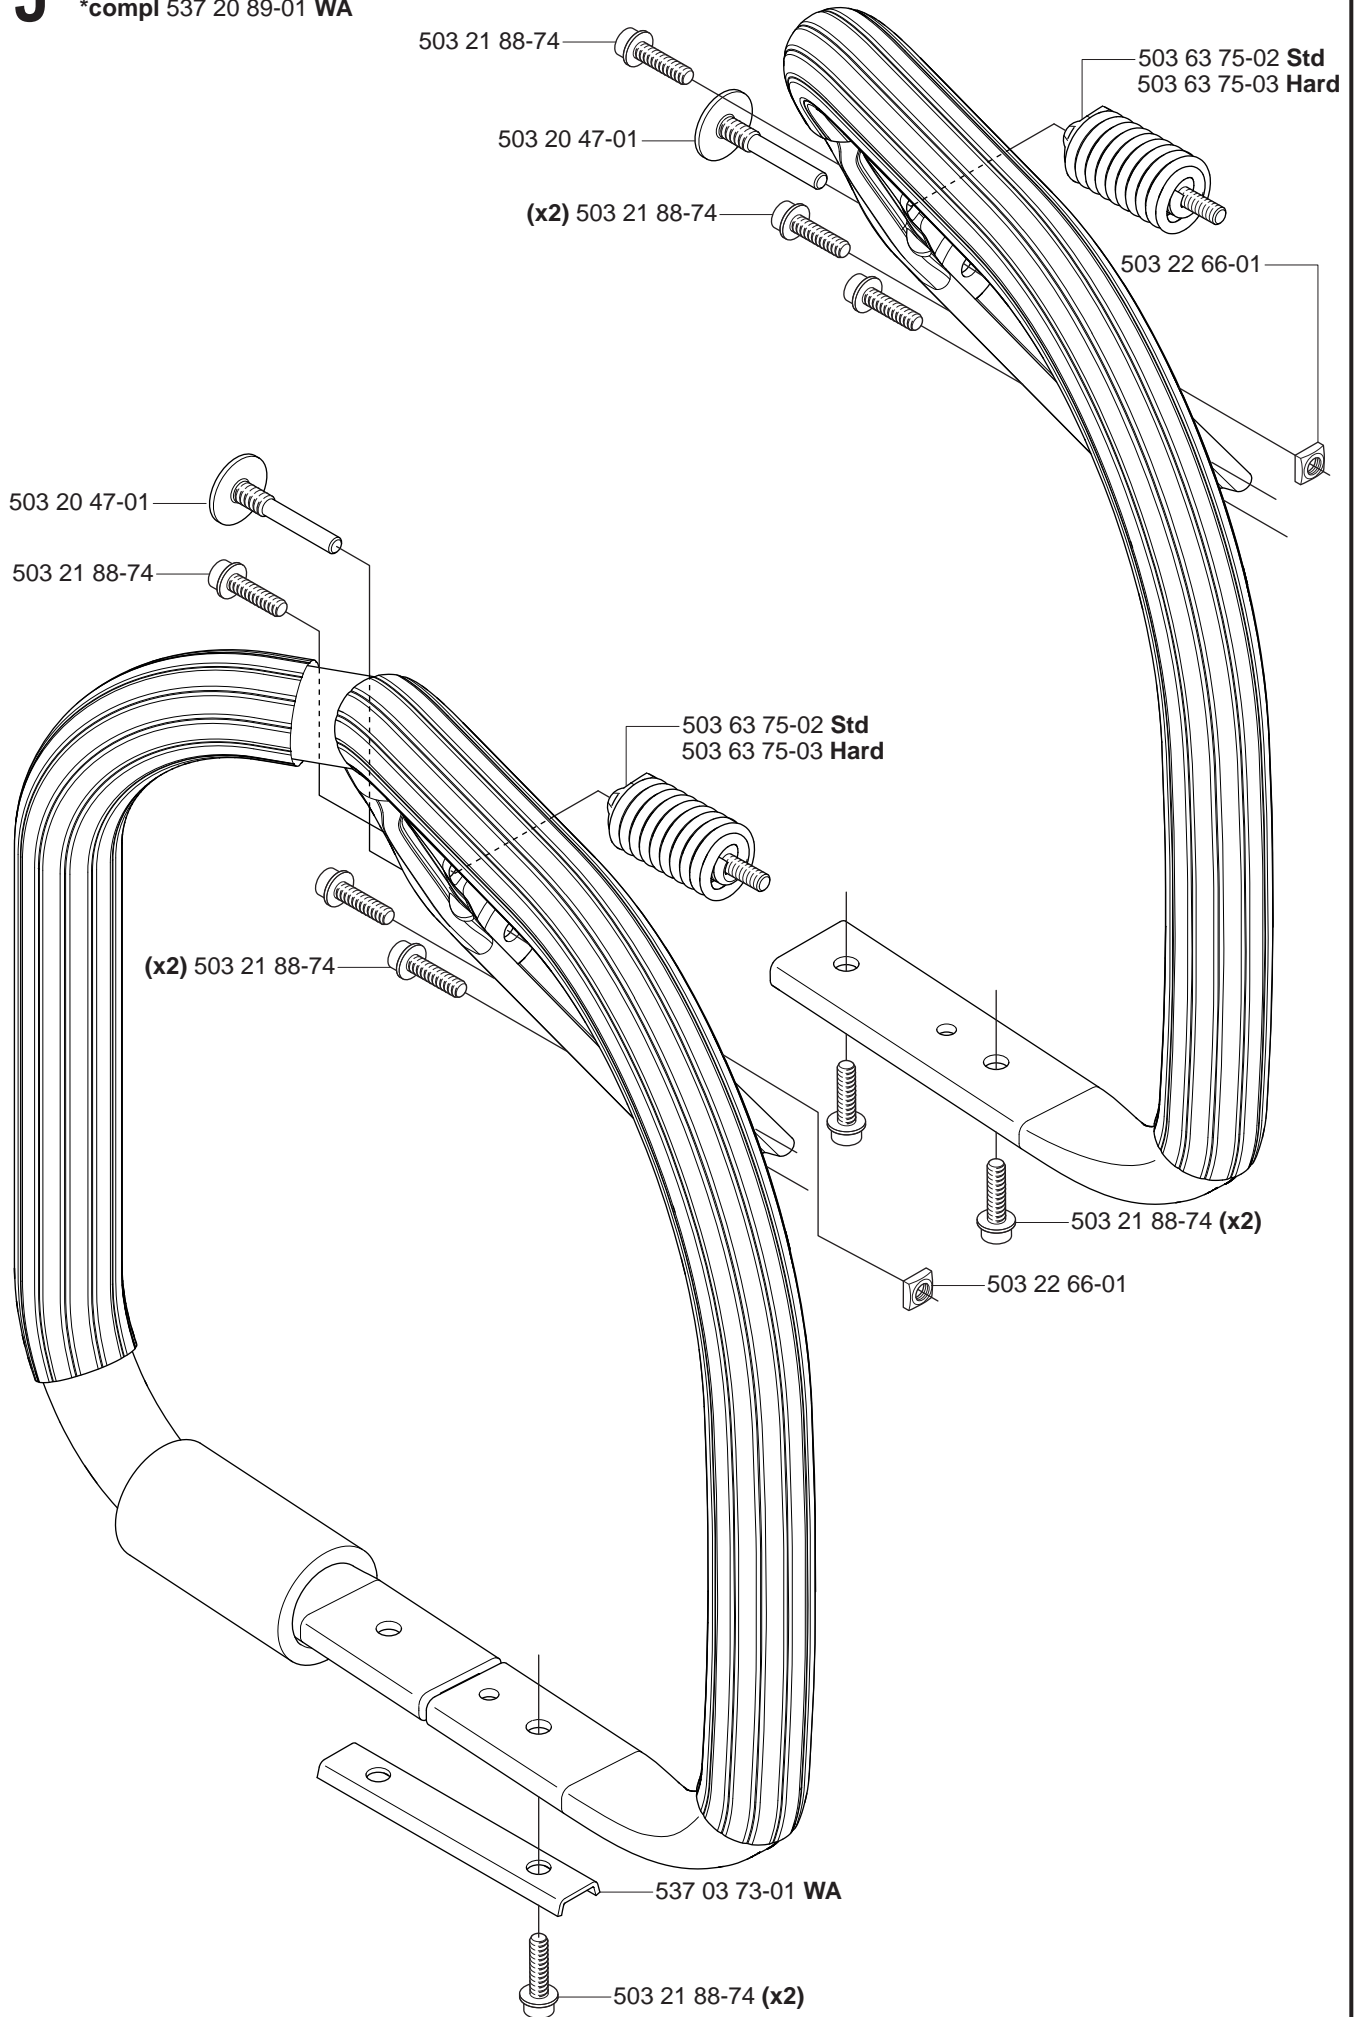

Repuestos

Reservdelar

A

*compl 537 33 10-01 WA

A

***compl 537 03 35-01 Std**

B

****compl 537 03 62-05 (3/8"x7T)**
****compl 537 03 62-06 (3/8"x8T)**

C

*compl 537 20 29-02

D

compl 537 20 96-01

E *compl 537 21 25-01

503 98 74-01*

E *compl 537 21 25-02

503 98 74-01*

F

H

*compl 537 25 45-02 570

H

*compl 537 25 41-02 575XP

J

*compl 537 20 59-01
*compl 537 20 89-01 WA

L

M *compl 537 20 93-04

*compl 537 20 93-02

Correction 537 20 93-04

N

*compl 537 30 61-02

P

*compl 544 19 98-01 ZAMA C1M-EL28

ZAMA C1M-EL28