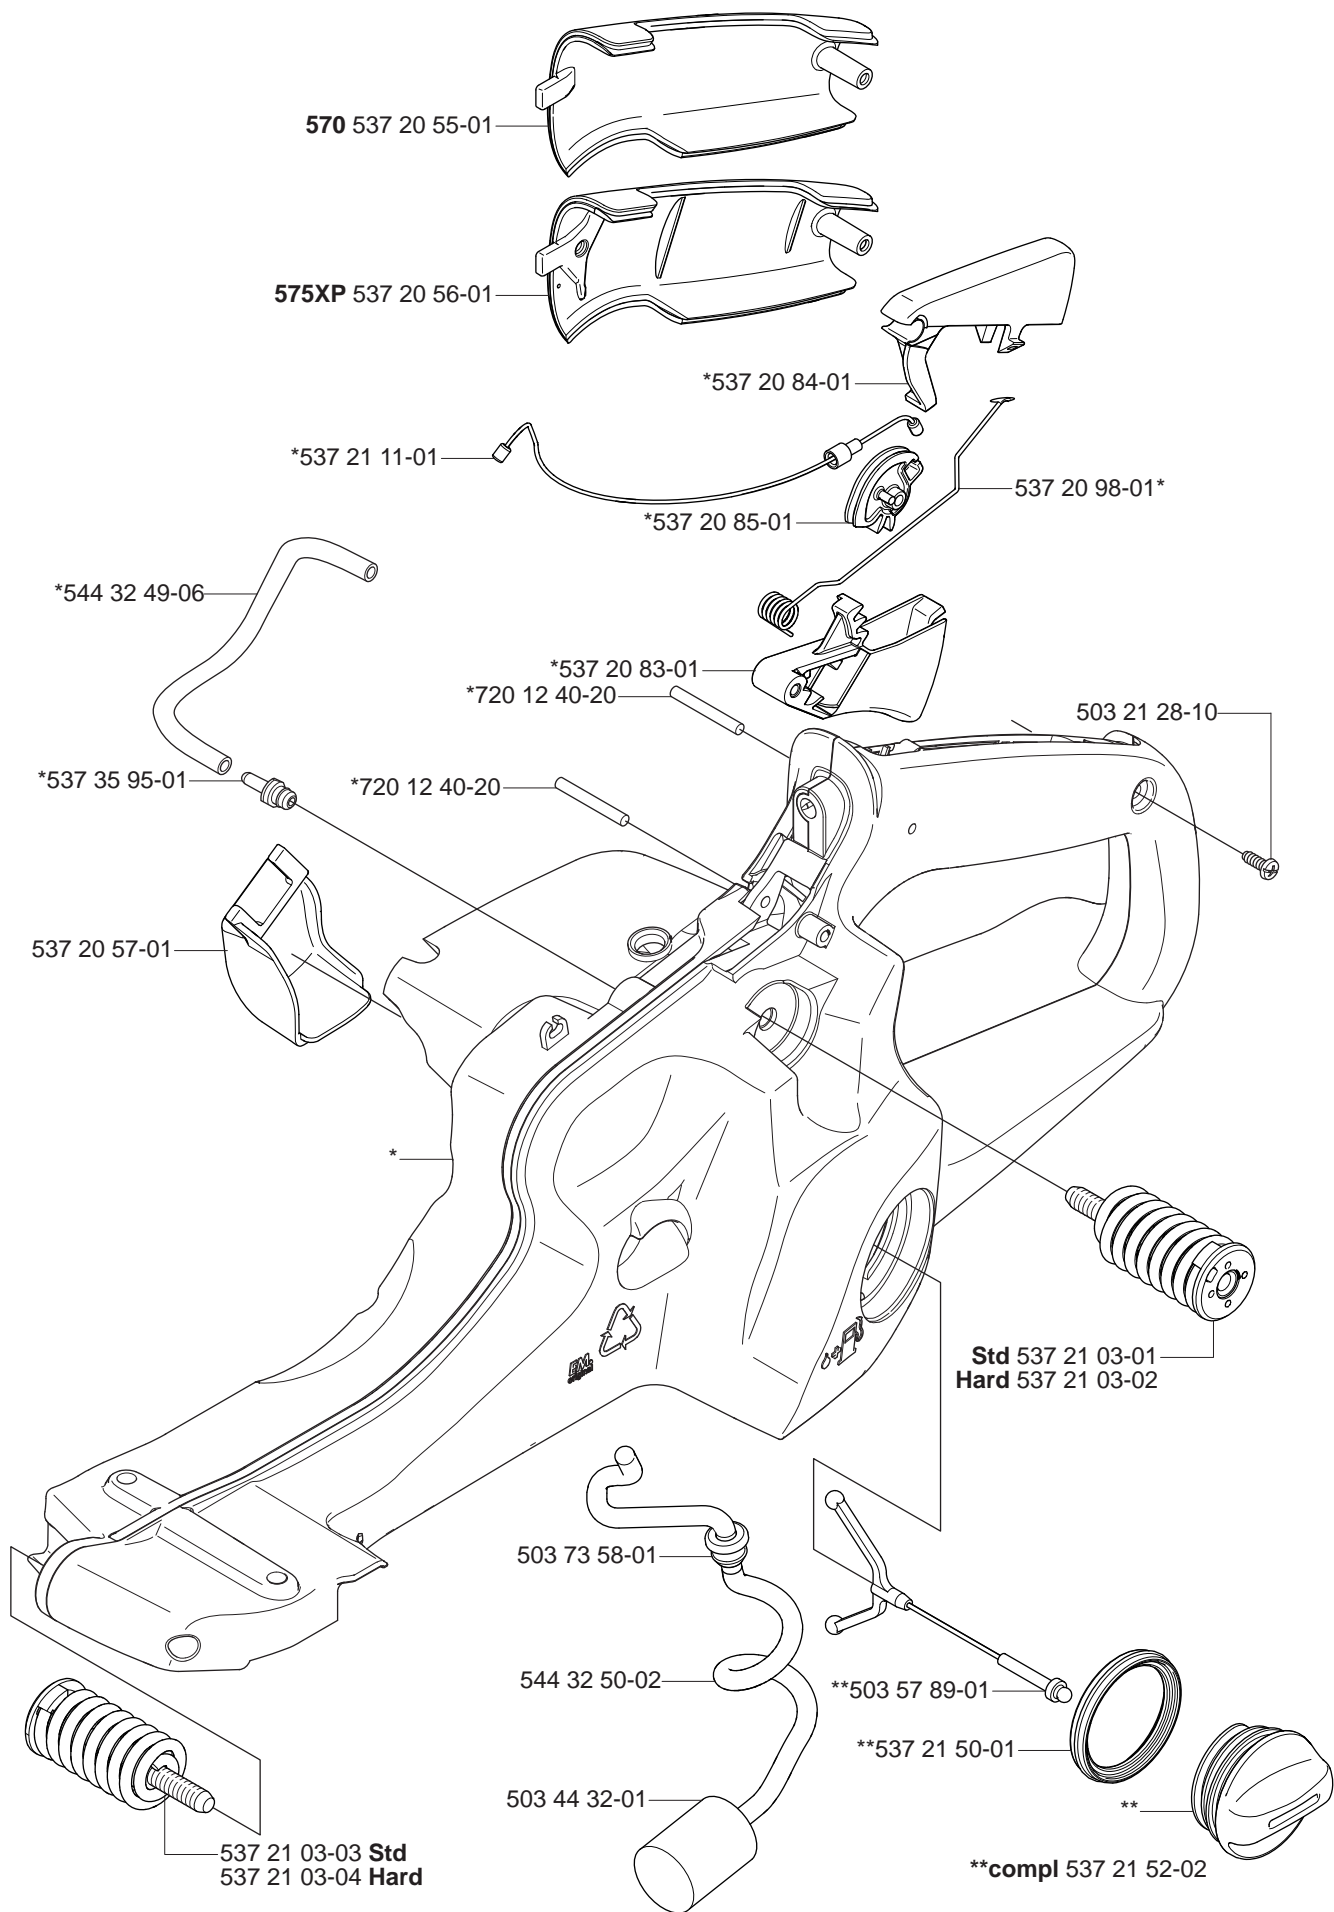

Repuestos

Reservdelar

A

*compl 537 33 10-01 WA

A

***compl 537 03 35-01 Std**

B

****compl 537 03 62-05 (3/8"x7T)**
****compl 537 03 62-06 (3/8"x8T)**

C

*compl 537 20 29-02

D

compl 537 20 96-01

E *compl 537 21 25-01

503 98 74-01*

E *compl 537 21 25-02

503 98 74-01*

F

H

*compl 537 25 45-02 570

H

*compl 537 25 41-02 575XP

J

*compl 537 20 59-01
*compl 537 20 89-01 WA

L

M *compl 537 20 93-04

*compl 537 20 93-02

Correction 537 20 93-04

N

*compl 537 30 61-02

P

*compl 544 19 98-01 ZAMA C1M-EL28

ZAMA C1M-EL28