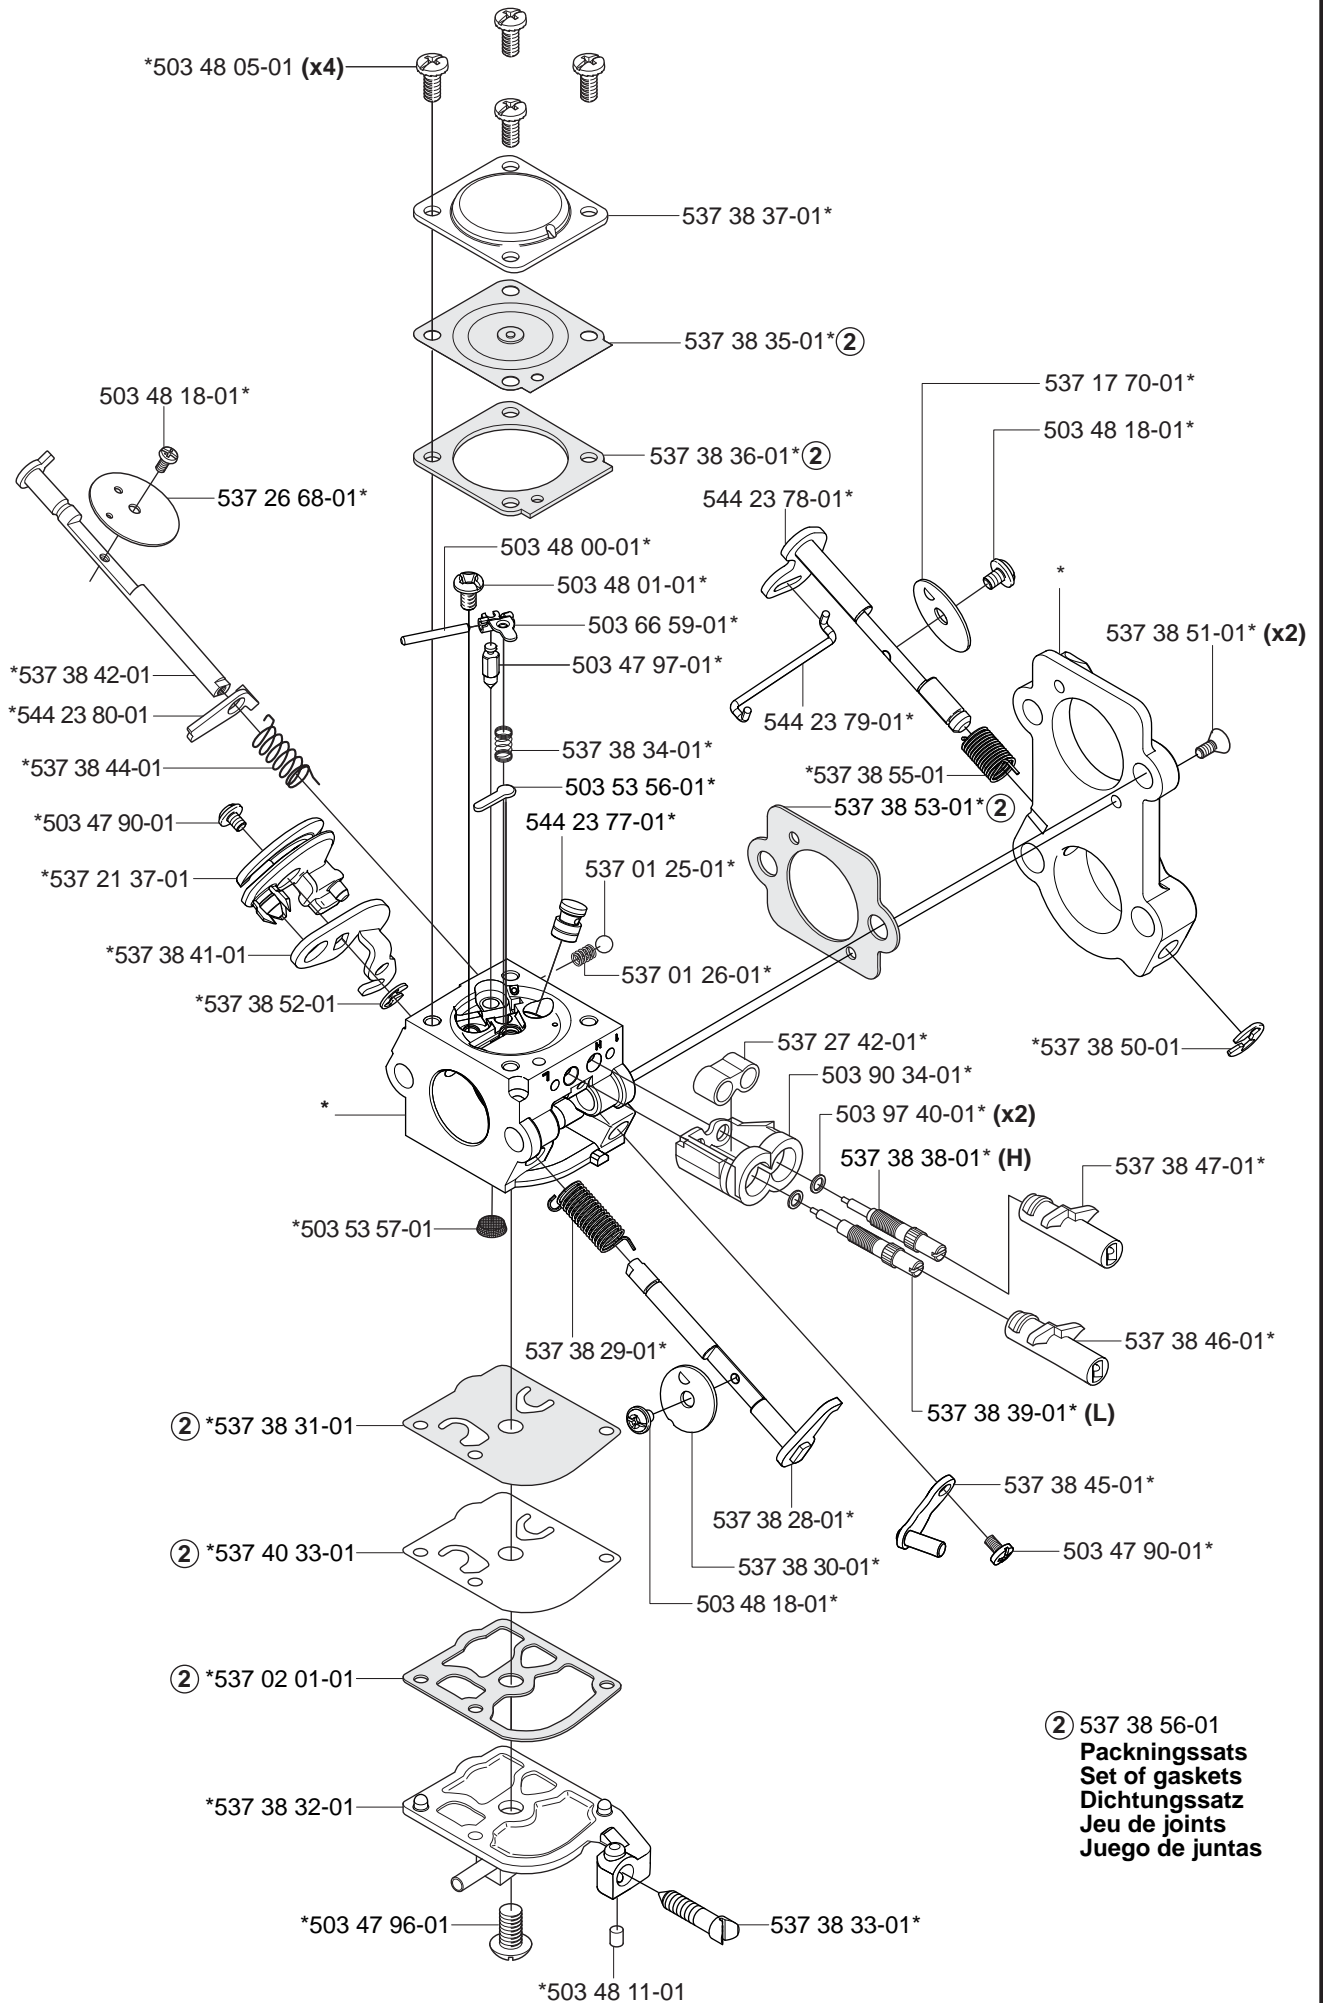

Repuestos

Reservdelar

A

*compl 537 33 10-01 WA

A

***compl 537 03 35-01 Std**

B

****compl 537 03 62-05 (3/8"x7T)**
****compl 537 03 62-06 (3/8"x8T)**

C

*compl 537 20 29-02

D

compl 537 20 96-01

E *compl 537 21 25-01

503 98 74-01*

E *compl 537 21 25-02

503 98 74-01*

F

H

*compl 537 25 45-02 570

H

*compl 537 25 41-02 575XP

J

*compl 537 20 59-01
*compl 537 20 89-01 WA

L

M *compl 537 20 93-04

*compl 537 20 93-02

Correction 537 20 93-04

N

*compl 537 30 61-02

P

*compl 544 19 98-01 ZAMA C1M-EL28

ZAMA C1M-EL28