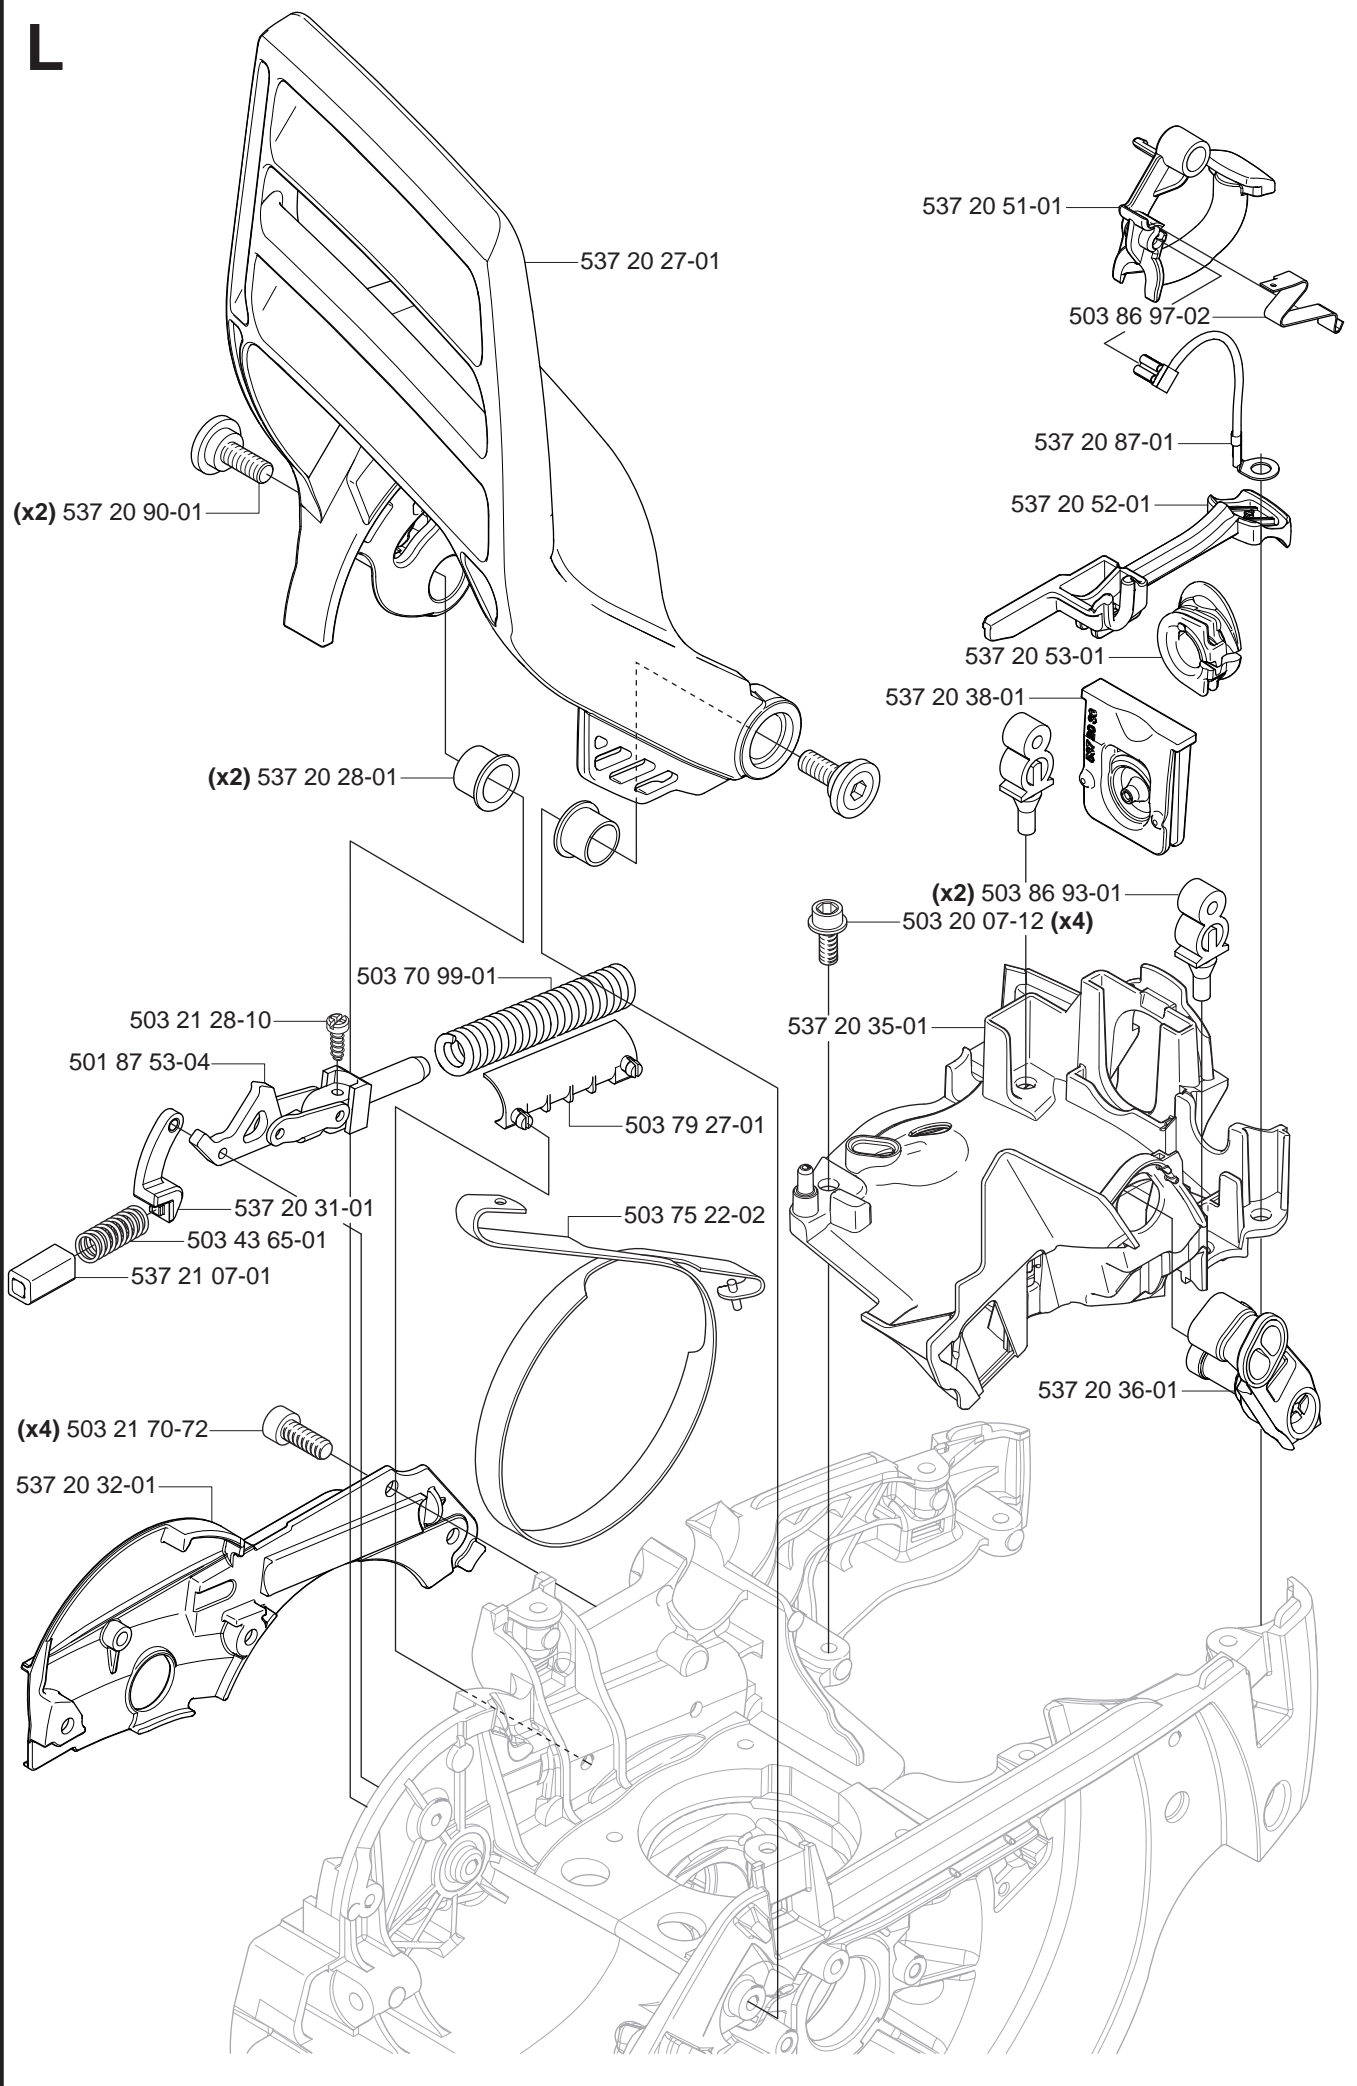

Repuestos

Reservdelar

A

*compl 537 33 10-01 WA

A

***compl 537 03 35-01 Std**

B

****compl 537 03 62-05 (3/8"x7T)**
****compl 537 03 62-06 (3/8"x8T)**

C

*compl 537 20 29-02

D

compl 537 20 96-01

E *compl 537 21 25-01

503 98 74-01*

E *compl 537 21 25-02

503 98 74-01*

F

H

*compl 537 25 45-02 570

H

*compl 537 25 41-02 575XP

J

*compl 537 20 59-01
*compl 537 20 89-01 WA

L

M *compl 537 20 93-04

*compl 537 20 93-02

Correction 537 20 93-04

N

*compl 537 30 61-02

P

*compl 544 19 98-01 ZAMA C1M-EL28

ZAMA C1M-EL28