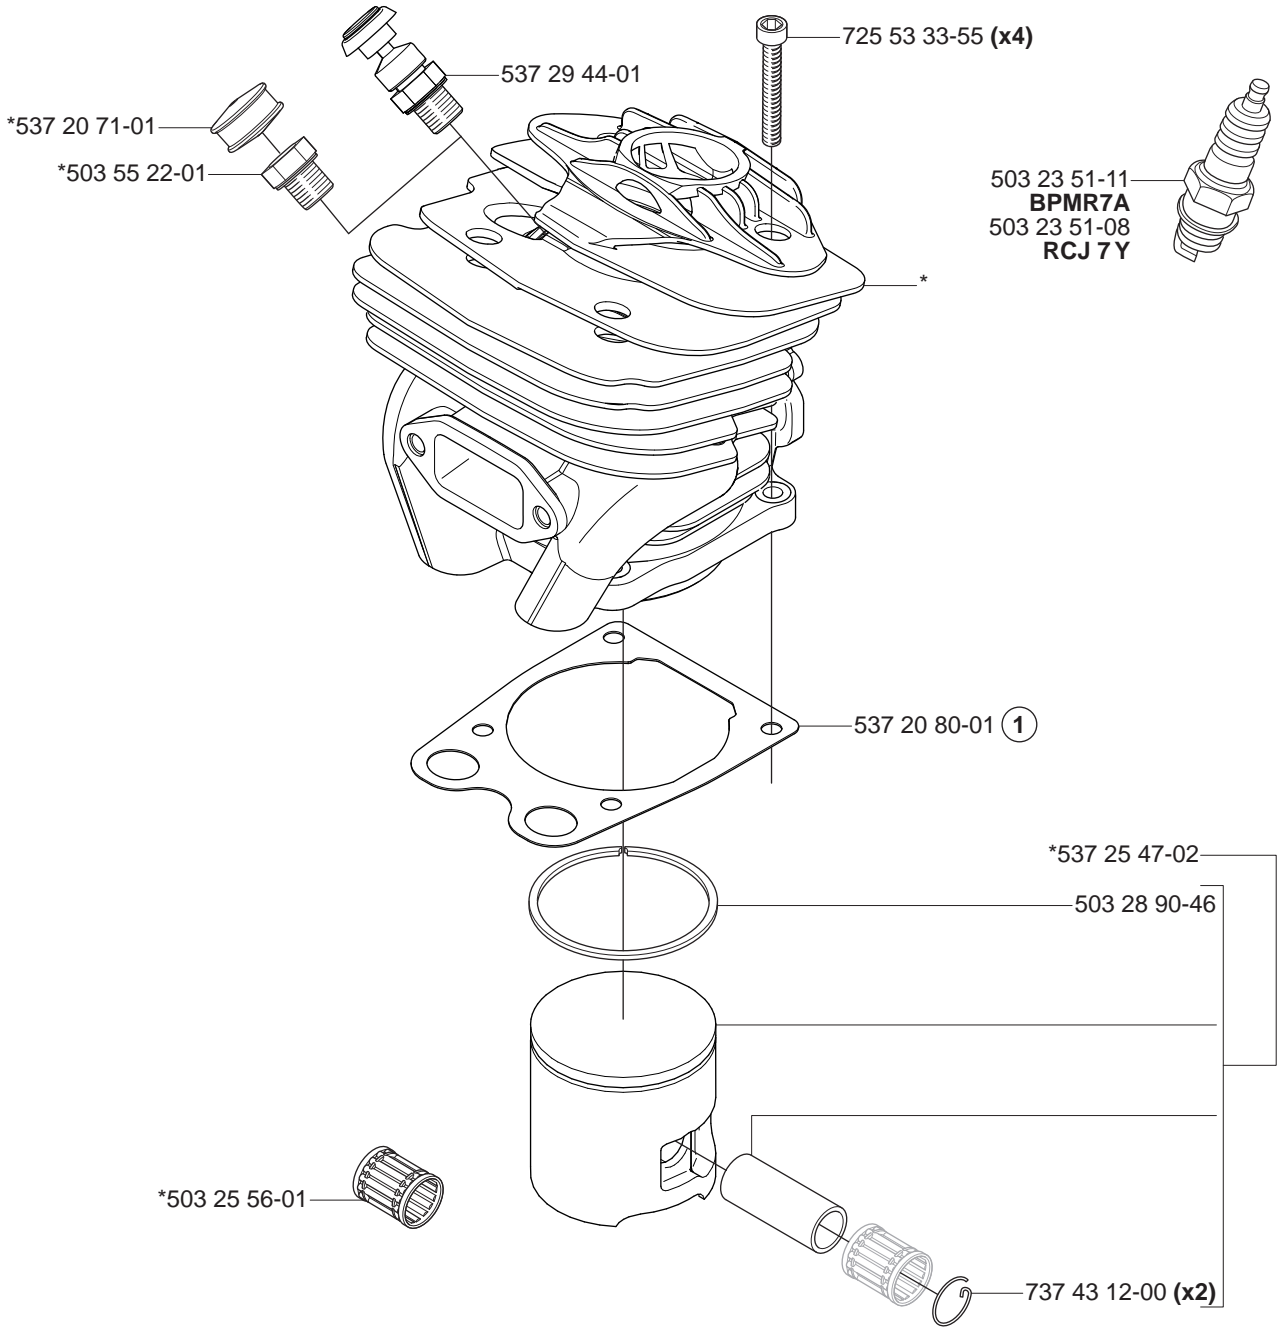

Repuestos

Reservdelar

A

*compl 537 33 10-01 WA

A

***compl 537 03 35-01 Std**

B

****compl 537 03 62-05 (3/8"x7T)**
****compl 537 03 62-06 (3/8"x8T)**

C

*compl 537 20 29-02

D

compl 537 20 96-01

E *compl 537 21 25-01

503 98 74-01*

E *compl 537 21 25-02

503 98 74-01*

F

H

*compl 537 25 45-02 570

H

*compl 537 25 41-02 575XP

J

*compl 537 20 59-01
*compl 537 20 89-01 WA

L

M *compl 537 20 93-04

*compl 537 20 93-02

Correction 537 20 93-04

N

*compl 537 30 61-02

P

*compl 544 19 98-01 ZAMA C1M-EL28

ZAMA C1M-EL28