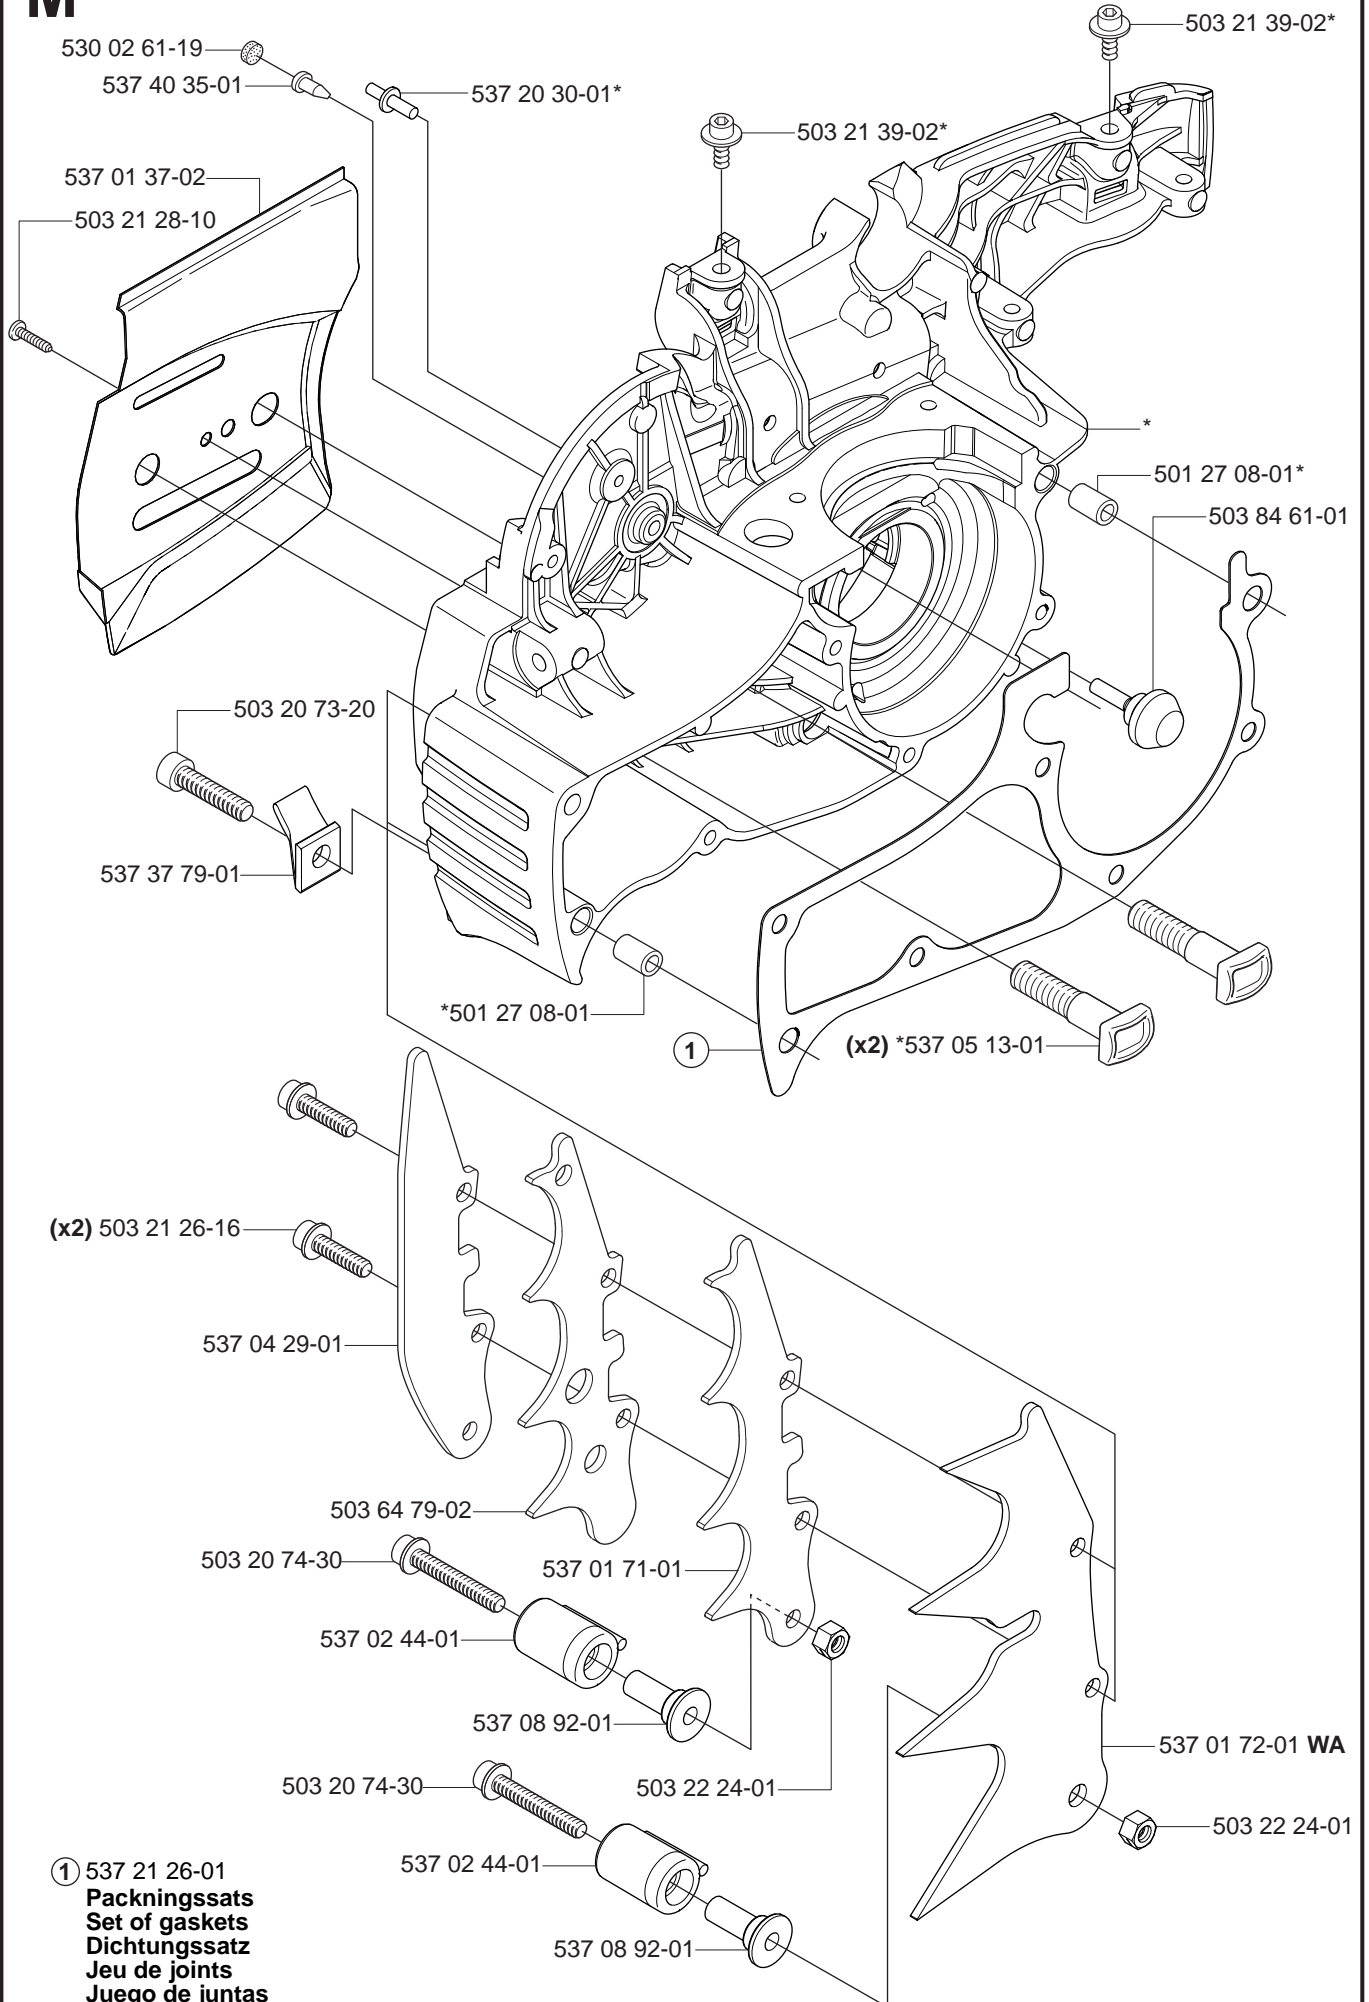

Repuestos

Reservdelar

A

*compl 537 33 10-01 WA

A

***compl 537 03 35-01 Std**

B

****compl 537 03 62-05 (3/8"x7T)**
****compl 537 03 62-06 (3/8"x8T)**

C

*compl 537 20 29-02

D

compl 537 20 96-01

E *compl 537 21 25-01

503 98 74-01*

E *compl 537 21 25-02

503 98 74-01*

F

H

*compl 537 25 45-02 570

H

*compl 537 25 41-02 575XP

J

*compl 537 20 59-01
*compl 537 20 89-01 WA

L

M *compl 537 20 93-04

*compl 537 20 93-02

Correction 537 20 93-04

N

*compl 537 30 61-02

P

*compl 544 19 98-01 ZAMA C1M-EL28

ZAMA C1M-EL28