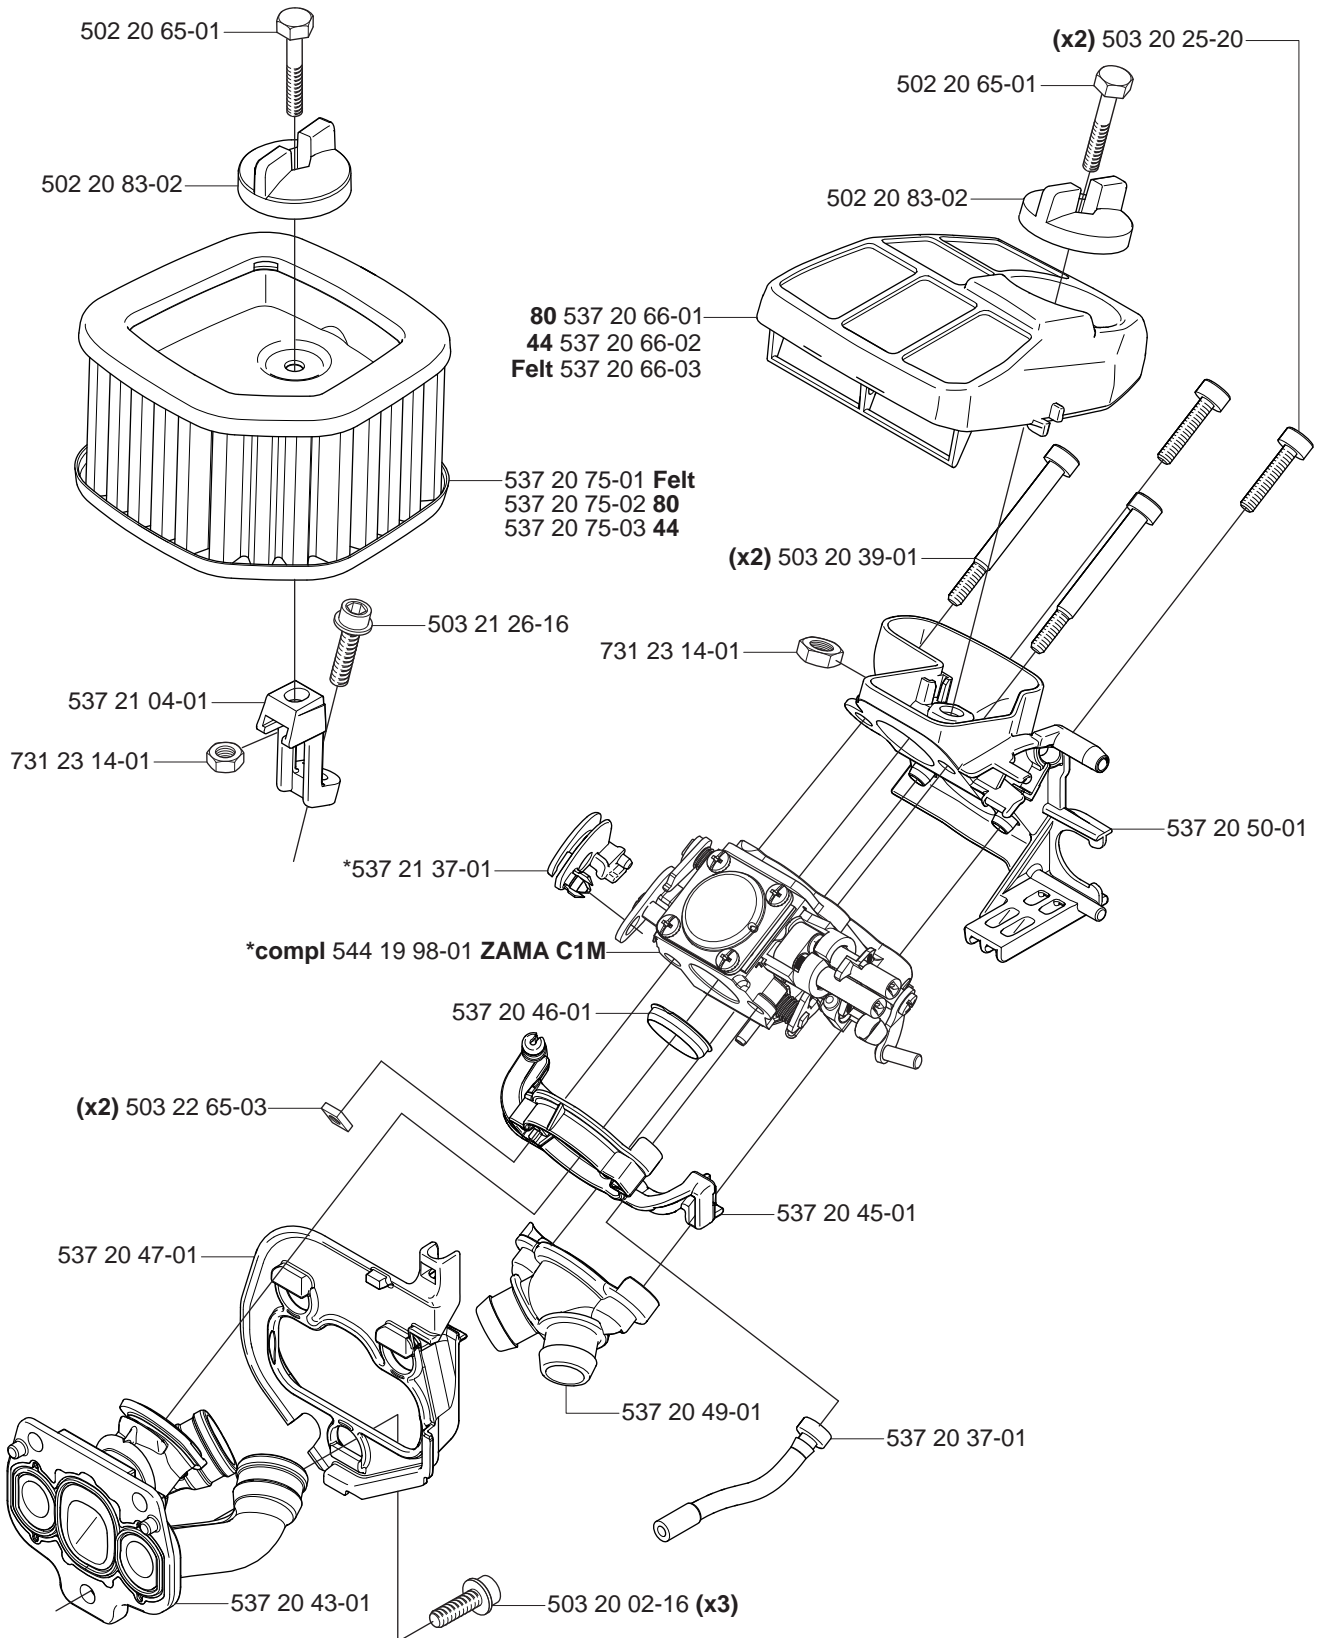

Repuestos

Reservdelar

A

*compl 537 33 10-01 WA

A

***compl 537 03 35-01 Std**

B

****compl 537 03 62-05 (3/8"x7T)**
****compl 537 03 62-06 (3/8"x8T)**

C

*compl 537 20 29-02

D

compl 537 20 96-01

E *compl 537 21 25-01

503 98 74-01*

E *compl 537 21 25-02

503 98 74-01*

F

H

*compl 537 25 45-02 570

H

*compl 537 25 41-02 575XP

J

*compl 537 20 59-01
*compl 537 20 89-01 WA

L

M *compl 537 20 93-04

*compl 537 20 93-02

Correction 537 20 93-04

N

*compl 537 30 61-02

P

*compl 544 19 98-01 ZAMA C1M-EL28

ZAMA C1M-EL28