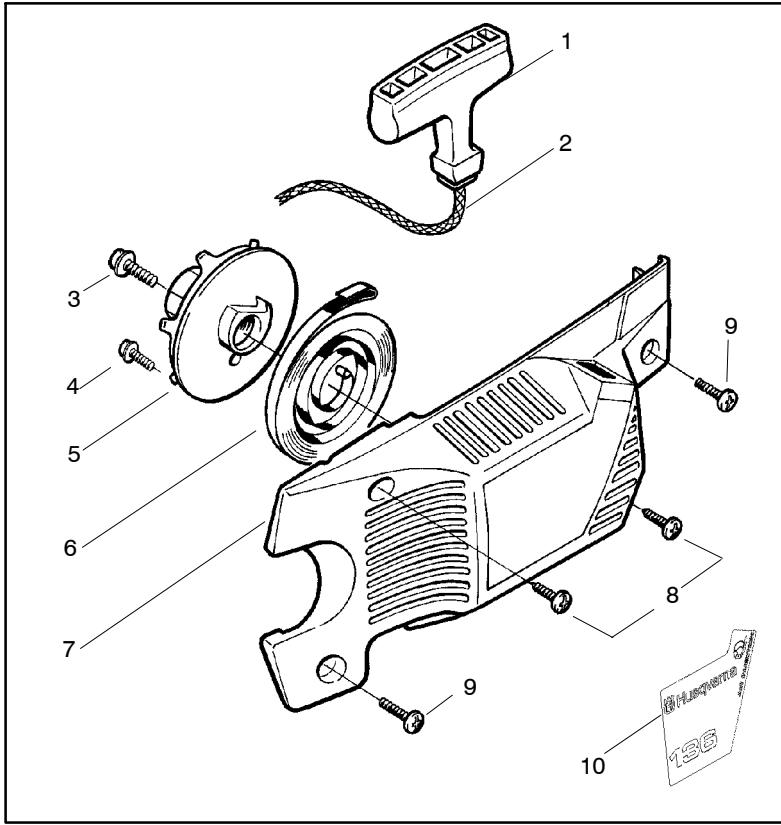

Ref.	Part No.	Description	Ref.	Part No.	Description	Ref.	Part No.	Description
1	530038491	Starter Handle	12	530015896	Screw	25	530014497	Assy. Fuel Pickup
2	530069232	Rope Kit	13	503717901	Ignition Switch	26	530069587	Kit - Throttle Trigger
3	530015920	Screw	14	530039147	Assy. Flywheel (incl.16)	27	530015805	Screw
4	530016080	Screw	15	530015127	Flywheel Washer	28	530014381	Assy. Spike
5	530069313	Starter-Pulley Kit	16	530016071	Nut	29	530015940	Screw
6	530015891	Recoil Spring	17	530023817	Spring -Starter Dog	30	530029870	Isolator
7	530047599	Fan Housing Assembly	18	530015895	Screw	31	530052446	Assy. - Tank/Handle
8	530015892	Screw	19	530039143	Module - Ignition	32	530015843	Screw
9	530015893	Screw	20	530029869	Wire - Throttle	33	530049876	Handle-Front
10	---	Decal -Model	21	530029863	Cap - Wire	34	530052439	Isolator - Limiter
	530053459	136	22	530029860	Pin	35	530029984	Isolator Bumper
	530053460	141	23	530029861	Spring	36	530026119	Valve - Check
11	530403257	Leadwire Harness Ass'y.	24	530069247	Kit - Fuel line	37	530038264	Plug - Vent
						38	530071266	Kit-Fuel Cap-Assy

✓ = NEW PART NUMBER FOR THIS IPL   * = REFER TO THE SERVICE REFERENCE INDICATED FOR MORE INFORMATION. (LOCATED AT END OF IPL)
● = THESE PARTS ARE ILLUSTRATED FOR CLARITY. ORDER COMPLETE ASSEMBLY.