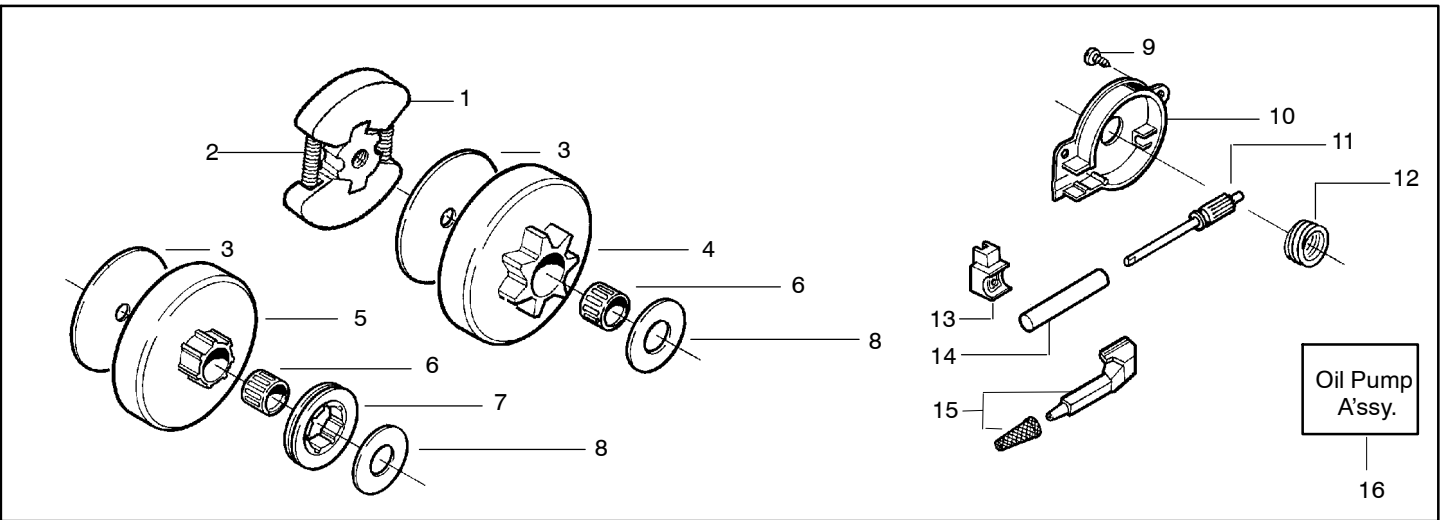

Ref.	Part No.	Description	Ref.	Part No.	Description
1	530014949	Clutch Assembly (incl. 2)	18	530052440	Tube-Oil Vent
2	530094188	Spring - Clutch	19	530015896	Screw (optional)
3	530015611	Clutch Washer	20	530047855	Bar Plate
4	530047061	Clutch Drum w/Bearing Ass'y. 3/8"	21	530015878	Screw
5	530069316	Drum, Adapt. & Bearing Kit (incl. 6 & 7)	22	530029850	Chain Catcher
6	530032119	Clutch Bearing	23	530015917	Nut
7	530028650	Rim-Floating (.325)	24	530019228	Gasket
8	530015907	Thrust Washer	25	530036043	Bar Stud Plate
9	530015896	Screw	26	530015877	Bar Bolt
10	530029835	Oil Pump Housing	27	530015893	Screw
11	530029838	Plunger & Gear Assembly	28	530052428	Cover
12	530029833	Oil Pump Worm	29	530029831	Choke Lever
13	530019174	Oil Seal	30	530029830	Grommet
14	530029834	Oil Pump Barrel	31	530015922	Type "U" Speed Nut
15	530014776	Oil Pick-Up and Screen Assembly	32	530029800	Baffle Plate
16	530014410	Oil Pump Assembly (Includes 10,11 & 14)	33	530016037	Screw
17	530069942	Kit - Chassis Ass'y.	34	501765602	Assy.- Oil Tank Cap
4	530069342	Clutch Drum w/Bearing Ass'y. .325"			