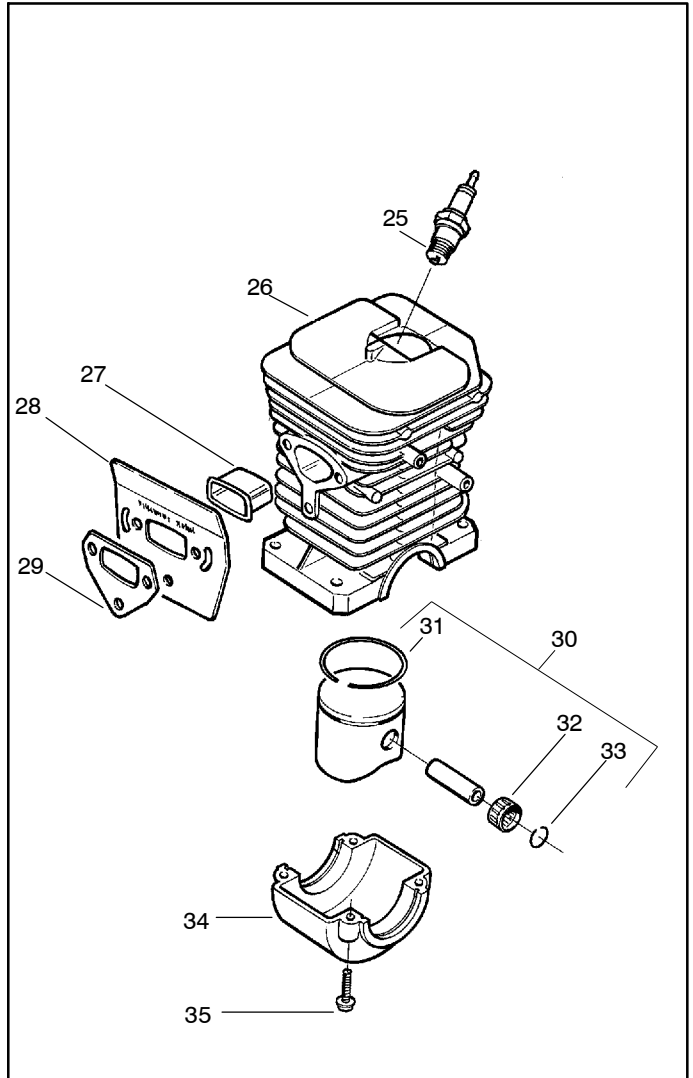

Ref.	Part No.	Description	Ref.	Part No.	Description
1	530071348	Actuating Lever	27	530037652	Heat Insulator
2	530029879	Pivot Pin	28	530037640	Muffler-Plate
3	530015915	Pin-Link	29	530019205	Muffler Gasket
4	530015911	Screw	30	-	Piston Kit (Includes pin and 31,32,33)
5	530054741	Front Link Ass'y.		530069944	(136)
6	530016237	Chain Brake Spring		530069454	(141)
7	530038593	Retainer	31	-	Piston Ring
8	530016384	Screw		530029805	(136)
9	530056531	Journal-Right		530029982	(141)
10	530029881	Journal-Left	32	530032117	Piston Pin Bearing
11	530015910	Handguard Spring	33	530015697	Piston Pin Retainer
12	530015913	Pin-Spring	34	*****	Cap-Crankcase
13	530052232	Brake Band	35	530015897	Screw
14	530054802	Chain Brake Assembly		Not Shown	
15	530029878	Position Spring		-	Operator Manual
16	530049483	Clutch Cover		530163874	U.S./Canada/Mexico
17	530015917	Nut-Bar		530163872	European I
18	530015826	Bar Adjusting Pin		530163873	European II
19	530038593	Retainer		530163871	Scan.
20	530016110	Screw-Bar Adjusting		530164305	Japan
21	530053035	Chain Brake Spring Cover		530031135	Scrench
22	530015911	Screw		530031136	Worm Gear Puller
23	530016154	Screw		530031112	Clutch Ass'y. Tool
24	530047609	Cylinder Shield Ass'y.		530047941	Kickback Decal
25	952030150	Spark Plug (RCJ-7Y)		530037912	Scabbard
26	---	Kit-Cylinder (incl.#34)			
	*****	(136)			
	*****	(141)			

✓ = NEW PART NUMBER FOR THIS IPL   * = REFER TO THE SERVICE REFERENCE INDICATED FOR MORE INFORMATION. (LOCATED AT END OF IPL)
● = THESE PARTS ARE ILLUSTRATED FOR CLARITY. ORDER COMPLETE ASSEMBLY.