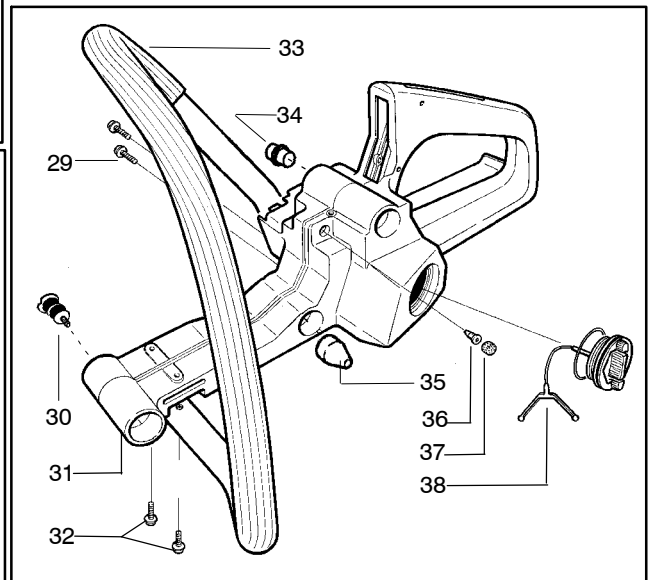

Ref.	Part No.	Description	Ref.	Part No.	Description	Ref.	Part No.	Description
1	530038491	Starter Handle	12	530015896	Screw	25	530014497	Assy. Fuel Pickup
2	530069232	Rope Kit	13	503717901	Ignition Switch	26	530069587	Kit - Throttle Trigger
3	530015920	Screw	14	530039147	Assy. Flywheel (incl.16)	27	530015805	Screw
4	530016080	Screw	15	530015127	Flywheel Washer	28	530014381	Assy. Spike
5	530069313	Starter-Pulley Kit	16	530016071	Nut	29	530015940	Screw
6	530015891	Recoil Spring	17	530023817	Spring -Starter Dog	30	530029870	Isolator
7	530047599	Fan Housing Assembly	18	530015895	Screw	31	530052446	Assy. - Tank/Handle
8	530015892	Screw	19	530039143	Module - Ignition	32	530015843	Screw
9	530015893	Screw	20	530029869	Wire - Throttle	33	530049876	Handle-Front
10	---	Decal -Model	21	530029863	Cap - Wire	34	530052439	Isolator - Limiter
	530053459	136	22	530029860	Pin	35	530029984	Isolator Bumper
	530053460	141	23	530029861	Spring	36	530026119	Valve - Check
11	530403257	Leadwire Harness Ass'y.	24	530069247	Kit - Fuel line	37	530038264	Plug - Vent
						38	530071266	Kit-Fuel Cap-Assy

✓ = NEW PART NUMBER FOR THIS IPL   * = REFER TO THE SERVICE REFERENCE INDICATED FOR MORE INFORMATION. (LOCATED AT END OF IPL)
● = THESE PARTS ARE ILLUSTRATED FOR CLARITY. ORDER COMPLETE ASSEMBLY.