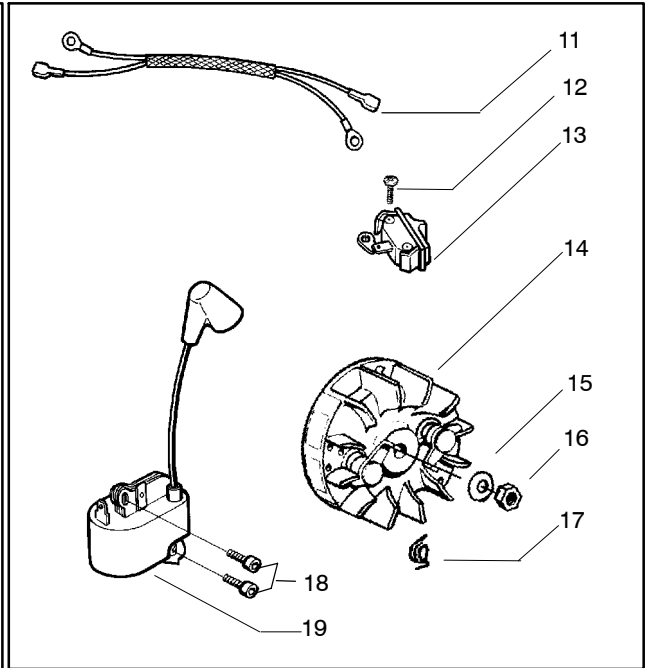

Ref.	Part No.	Description	Ref.	Part No.	Description	Ref.	Part No.	Description
1	530038491	Starter Handle	12	530015896	Screw	25	530014497	Assy. Fuel Pickup
2	530069232	Rope Kit	13	503717901	Ignition Switch	26	530069587	Kit - Throttle Trigger
3	530015920	Screw	14	530039147	Assy. Flywheel (incl.16)	27	530015805	Screw
4	530016080	Screw	15	530015127	Flywheel Washer	28	530014381	Assy. Spike
5	530069313	Starter-Pulley Kit	16	530016071	Nut	29	530015940	Screw
6	530015891	Recoil Spring	17	530023817	Spring -Starter Dog	30	530029870	Isolator
7	530047599	Fan Housing Assembly	18	530015895	Screw	31	530052446	Assy. - Tank/Handle
8	530015892	Screw	19	530039143	Module - Ignition	32	530015843	Screw
9	530015893	Screw	20	530029869	Wire - Throttle	33	530049876	Handle-Front
10	---	Decal -Model	21	530029863	Cap - Wire	34	530052439	Isolator - Limiter
	530053459	136	22	530029860	Pin	35	530029984	Isolator Bumper
	530053460	141	23	530029861	Spring	36	530026119	Valve - Check
11	530403257	Leadwire Harness Ass'y.	24	530069247	Kit - Fuel line	37	530038264	Plug - Vent
						38	530071266	Kit-Fuel Cap-Assy

✓ = NEW PART NUMBER FOR THIS IPL   * = REFER TO THE SERVICE REFERENCE INDICATED FOR MORE INFORMATION. (LOCATED AT END OF IPL)
● = THESE PARTS ARE ILLUSTRATED FOR CLARITY. ORDER COMPLETE ASSEMBLY.