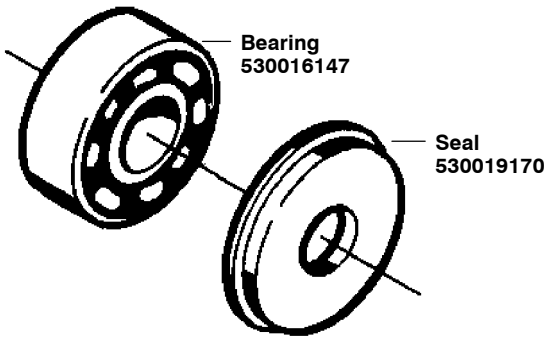

✓ = NEW PART NUMBER FOR THIS IPL    ★ = REFER TO THE SERVICE REFERENCE INDICATED FOR MORE INFORMATION. (LOCATED AT END OF IPL)  
 ● = THESE PARTS ARE ILLUSTRATED FOR CLARITY. ORDER COMPLETE ASSEMBLY.

★★★★★ **Service Reference** ★★★★★

Please note if your saw has the separate bearing and seal or the new one piece design, and order parts accordingly.  
**(Please Note : The different styles will not interchange.)**

**TWO PIECE STYLE**

Part No.	Description
---	Assy - Cylinder (incls. cap)
530069417	136
530069414	141
530019170	Seal
530016147	Bearing