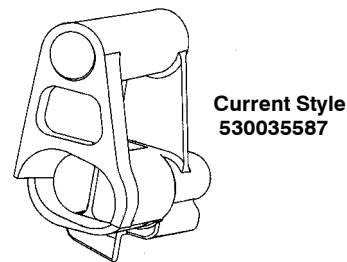

Use the grommet shown above with the following carburetors:
Walbro WT-660

(Please Note : The different styles will not interchange.)

✓ = NEW PART NUMBER FOR THIS IPL   * = REFER TO THE SERVICE REFERENCE INDICATED FOR MORE INFORMATION. (LOCATED AT END OF IPL)
● = THESE PARTS ARE ILLUSTRATED FOR CLARITY. ORDER COMPLETE ASSEMBLY.