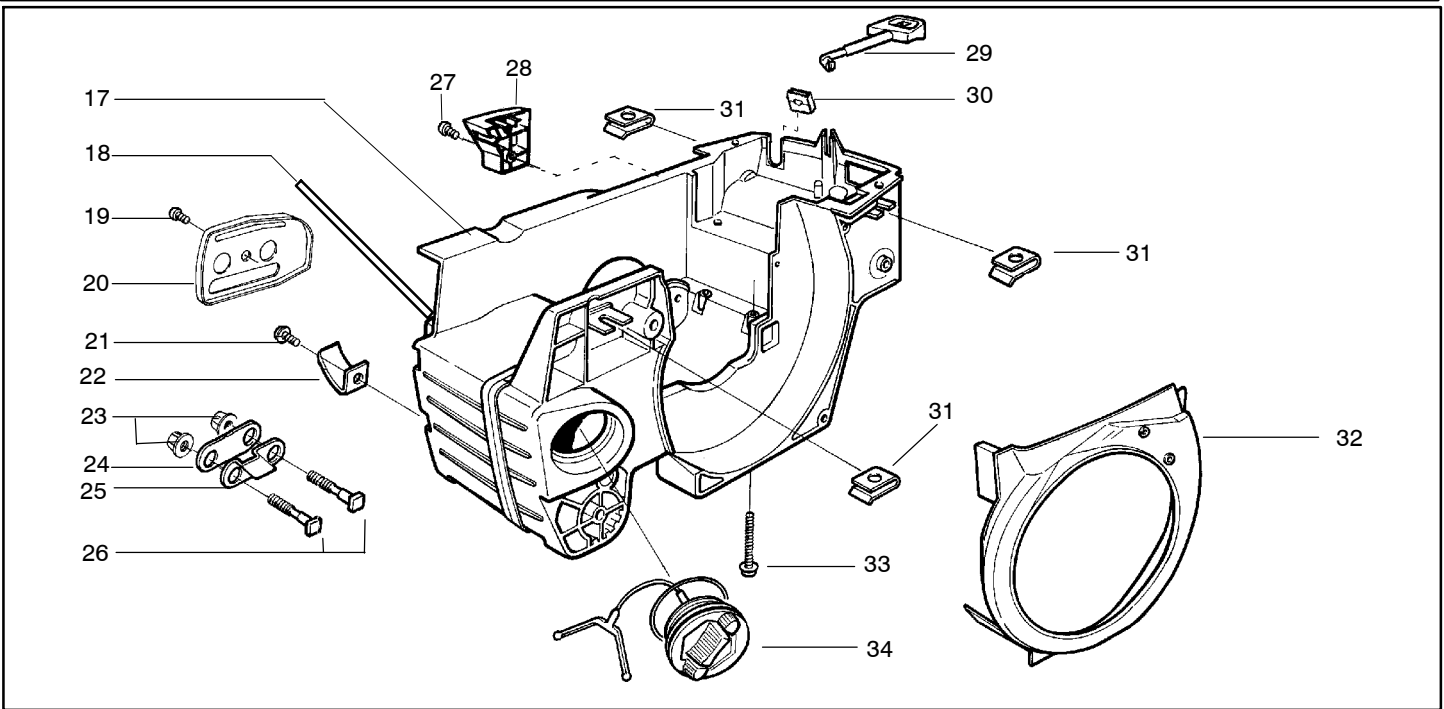

Ref.	Part No.	Description	Ref.	Part No.	Description
1	530014949	Clutch Assembly (incl. 2)	18	530052440	Tube-Oil Vent
2	530094188	Spring - Clutch	19	530015896	Screw (optional)
3	530015611	Clutch Washer	20	530047855	Bar Plate
4	530047061	Clutch Drum w/Bearing Ass'y. 3/8"	21	530015878	Screw
5	530069316	Drum, Adapt. & Bearing Kit (incl. 6 & 7)	22	530029850	Chain Catcher
6	530032119	Clutch Bearing	23	530015917	Nut
7	530028650	Rim-Floating (.325)	24	530019228	Gasket
8	530015907	Thrust Washer	25	530036043	Bar Stud Plate
9	530015896	Screw	26	530015877	Bar Bolt
10	530029835	Oil Pump Housing	27	530015893	Screw
11	530029838	Plunger & Gear Assembly	28	530052428	Cover
12	530029833	Oil Pump Worm	29	530029831	Choke Lever
13	530019174	Oil Seal	30	530029830	Grommet
14	530029834	Oil Pump Barrel	31	530015922	Type "U" Speed Nut
15	530014776	Oil Pick-Up and Screen Assembly	32	530029800	Baffle Plate
16	530014410	Oil Pump Assembly (Includes 10,11 & 14)	33	530016037	Screw
17	530069942	Kit - Chassis Ass'y.	34	501765602	Assy.- Oil Tank Cap
4	530069342	Clutch Drum w/Bearing Ass'y. .325"			