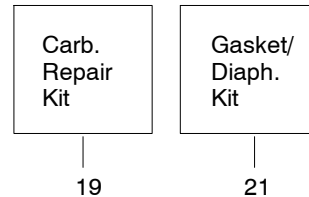

Kit - Carburetor Assembly No. 530071510 (WT-540)
Kit - Carburetor Assembly No. 530069629 (WT-289)
Kit - Carburetor Assembly No. 530035482 (WT-542)

Carburetor CIQ-W6 Zama -
See Service Reference

Ref.	Part No.	Description	Ref.	Part No.	Description
1.	530035296	Idle Adv. Screw Kit	19.	-	Carburetor Repair Kit (Incl. 3-5 & 10-18)
2.	530035031	Metering Lever		530069826	Walbro
3.	530035164	Fuel Pump Gasket		530035269	Zama
4.	530035166	Fuel Pump Diaphragm	20.	530035188	Metering Lever Spring
5.	507432582	Fuel Inlet Screen	21.	-	Gasket/Diaphragm Kit (Incl. 3, 4, 12 & 13)
6.	530035293	Needle Spring (Low Speed)		530069844	Walbro
7.	530035281	Low Speed Needle		530035270	Zama
8.	530037259	High Speed Needle	22.	530035021	Metering Cover Screw Ass'y
9.	530035295	Needle Spring (High Speed)			Not Shown
10.	530035162	Welch Plug (5/16)		530031157	Limiting Cap Removal Tool
11.	530035225	Cup Plug		530031161	Limiting Cap Insertion Tool
12.	530035165	Metering Diaphragm Gasket			
13.	530035014	Metering Diaphragm			
14.	530035028	Metering Lever Pin			
15.	530035016	Metering Lever Pin Screw			
16.	530035106	Inlet Needle Valve			
17.	530038479	Limiting Cap High			
18.	530038478	Limiting Cap Low			
					<u>Zama Carburetor Service Reference</u>
				★★★★★	If replacing the complete Zama Carburetor, it is not serviceable; you will need to order #530069629 Walbro Carburetor Ass'y.

Kit - Carburetor Assembly No. 530071692 - WT-660 (US/Can/Mex.)

Kit - Carburetor Assembly No. 530071704 - WT-660 (Export Only)

Note: No Repair kits are available for these carburetors, please order the complete assembly part number.

✓ = NEW PART NUMBER FOR THIS IPL   ★ = REFER TO THE SERVICE REFERENCE INDICATED FOR MORE INFORMATION. (LOCATED AT END OF IPL)
● = THESE PARTS ARE ILLUSTRATED FOR CLARITY. ORDER COMPLETE ASSEMBLY.