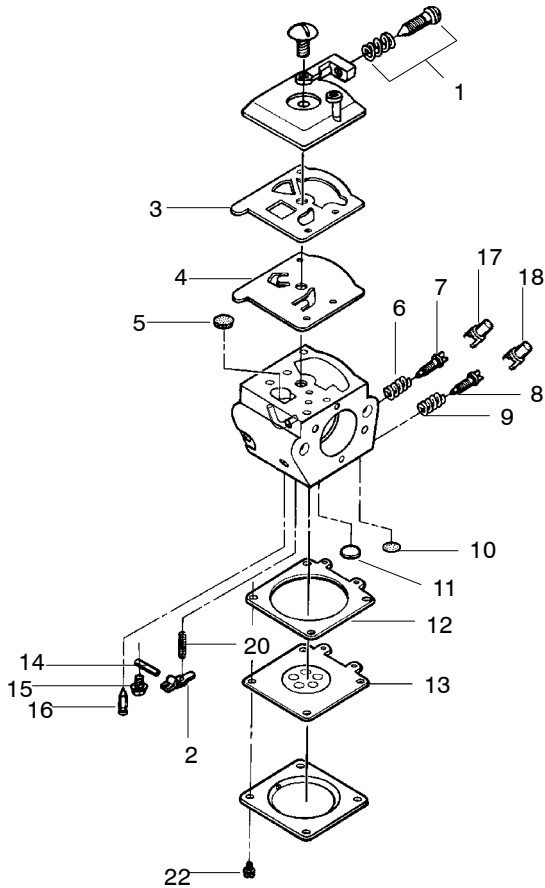

Kit - Carburetor Assembly No. 530071510 (WT-540)
Kit - Carburetor Assembly No. 530069629 (WT-289)
Kit - Carburetor Assembly No. 530035482 (WT-542)

Carburetor CIQ-W6 Zama -
See Service Reference

Ref.	Part No.	Description	Ref.	Part No.	Description
1.	530035296	Idle Adv. Screw Kit	19.	-	Carburetor Repair Kit (Incl. 3-5 & 10-18)
2.	530035031	Metering Lever		530069826	Walbro
3.	530035164	Fuel Pump Gasket		530035269	Zama
4.	530035166	Fuel Pump Diaphragm	20.	530035188	Metering Lever Spring
5.	507432582	Fuel Inlet Screen	21.	-	Gasket/Diaphragm Kit (Incl. 3, 4, 12 & 13)
6.	530035293	Needle Spring (Low Speed)		530069844	Walbro
7.	530035281	Low Speed Needle		530035270	Zama
8.	530037259	High Speed Needle	22.	530035021	Metering Cover Screw Ass'y
9.	530035295	Needle Spring (High Speed)			Not Shown
10.	530035162	Welch Plug (5/16)		530031157	Limiting Cap Removal Tool
11.	530035225	Cup Plug		530031161	Limiting Cap Insertion Tool
12.	530035165	Metering Diaphragm Gasket			
13.	530035014	Metering Diaphragm			
14.	530035028	Metering Lever Pin			
15.	530035016	Metering Lever Pin Screw			
16.	530035106	Inlet Needle Valve			
17.	530038479	Limiting Cap High			
18.	530038478	Limiting Cap Low			
					<u>Zama Carburetor Service Reference</u>
				★★★★★	If replacing the complete Zama Carburetor, it is not serviceable; you will need to order #530069629 Walbro Carburetor Ass'y.

Kit - Carburetor Assembly No. 530071692 - WT-660 (US/Can/Mex.)

Kit - Carburetor Assembly No. 530071704 - WT-660 (Export Only)

Note: No Repair kits are available for these carburetors, please order the complete assembly part number.

✓ = NEW PART NUMBER FOR THIS IPL   ★ = REFER TO THE SERVICE REFERENCE INDICATED FOR MORE INFORMATION. (LOCATED AT END OF IPL)
● = THESE PARTS ARE ILLUSTRATED FOR CLARITY. ORDER COMPLETE ASSEMBLY.