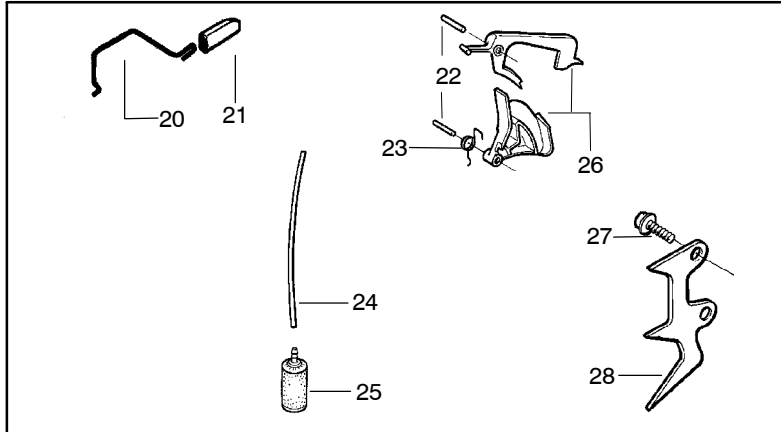

Ref.	Part No.	Description	Ref.	Part No.	Description	Ref.	Part No.	Description
1	530038491	Starter Handle	12	530015896	Screw	25	530014497	Assy. Fuel Pickup
2	530069232	Rope Kit	13	503717901	Ignition Switch	26	530069587	Kit - Throttle Trigger
3	530015920	Screw	14	530039147	Assy. Flywheel (incl.16)	27	530015805	Screw
4	530016080	Screw	15	530015127	Flywheel Washer	28	530014381	Assy. Spike
5	530069313	Starter-Pulley Kit	16	530016071	Nut	29	530015940	Screw
6	530015891	Recoil Spring	17	530023817	Spring -Starter Dog	30	530029870	Isolator
7	530047599	Fan Housing Assembly	18	530015895	Screw	31	530052446	Assy. - Tank/Handle
8	530015892	Screw	19	530039143	Module - Ignition	32	530015843	Screw
9	530015893	Screw	20	530029869	Wire - Throttle	33	530049876	Handle-Front
10	---	Decal -Model	21	530029863	Cap - Wire	34	530052439	Isolator - Limiter
	530053459	136	22	530029860	Pin	35	530029984	Isolator Bumper
	530053460	141	23	530029861	Spring	36	530026119	Valve - Check
11	530403257	Leadwire Harness Ass'y.	24	530069247	Kit - Fuel line	37	530038264	Plug - Vent
						38	530071266	Kit-Fuel Cap-Assy

✓ = NEW PART NUMBER FOR THIS IPL   * = REFER TO THE SERVICE REFERENCE INDICATED FOR MORE INFORMATION. (LOCATED AT END OF IPL)
● = THESE PARTS ARE ILLUSTRATED FOR CLARITY. ORDER COMPLETE ASSEMBLY.