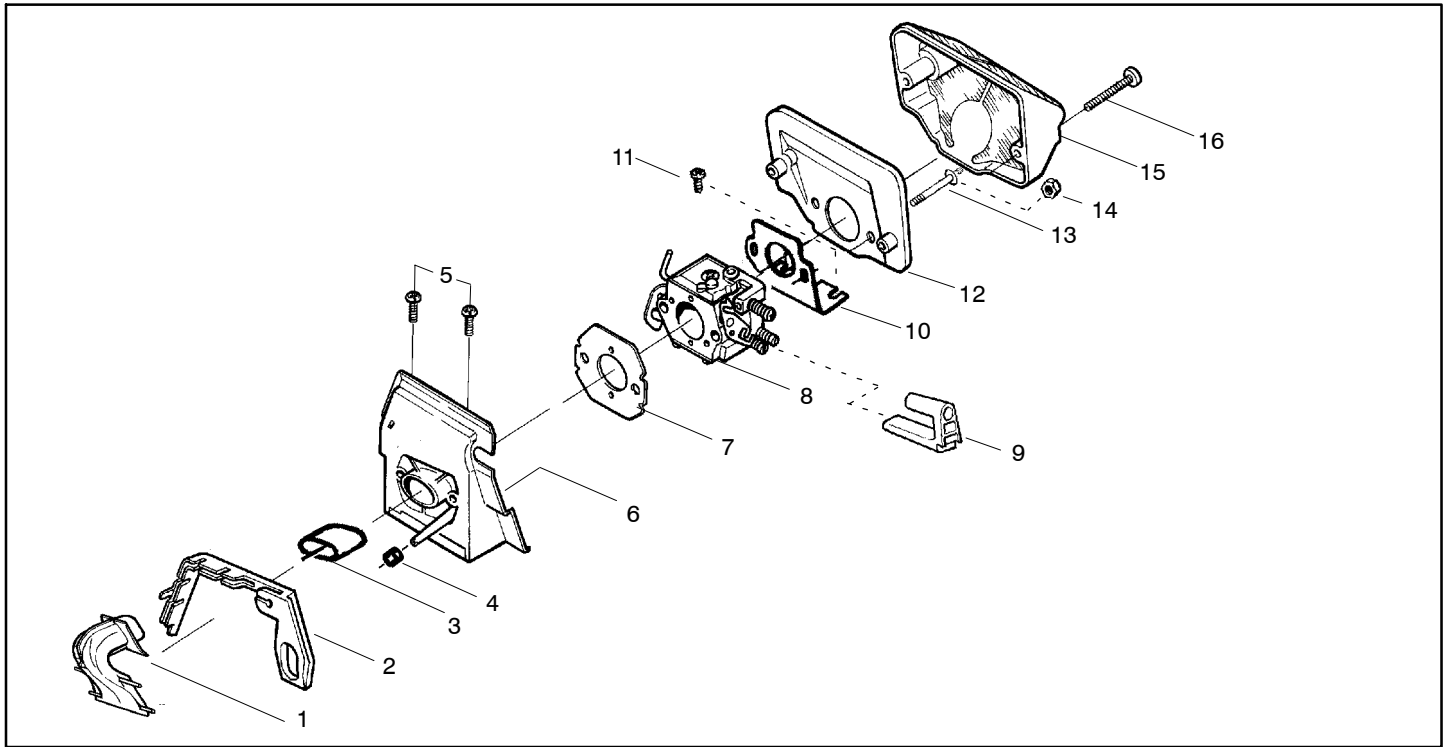

Ref.	Part No.	Description	Ref.	Part No.	Description
1	530029813	Turbo Air Cleaner Assembly	10	530047767	Plate - Support
2	530019203	Seal - Turbo Clean	11	530015896	Screw
3	530029814	Intake Sleeve	12	530036582	Air Filter - Bottom
4	530053435	Impulse Seal	13	530015968	Stud - Carb.
5	530015814	Screw	14	530016008	Nut
6	530037465	Adapter - Carb.	15	530029811	Air-Filter - Top
7	530019172	Carburetor Gasket	16	530015899	Screw
8	----	Carburetor	17	530016044	Screw
	*****	Zama - C1Q-w6	18	530069415	Muffler Kit (Includes 17,19,20,21 & 22)
	530035482	WT-542 (Walbro)	19	530037254	Muffler Cover
	530069629	WT-289 (Walbro)	20	530029810	Spark Arrester Screen
	530071510	WT-540 (Walbro)	21	530037246	Muffler Diffuser
	530071692	WT-660 US/Can/Mex	22	530037251	Muffler Body
	530071704	WT-660 Export Only	23	530015902	Muffler Bolt
9	*****	Grommet-Final	24	*****	Assy. -Bearing and Seal
			25	530029794	Crankshaft & Rod Assembly

✓ = NEW PART NUMBER FOR THIS IPL   ★ = REFER TO THE SERVICE REFERENCE INDICATED FOR MORE INFORMATION. (LOCATED AT END OF IPL)
● = THESE PARTS ARE ILLUSTRATED FOR CLARITY. ORDER COMPLETE ASSEMBLY.