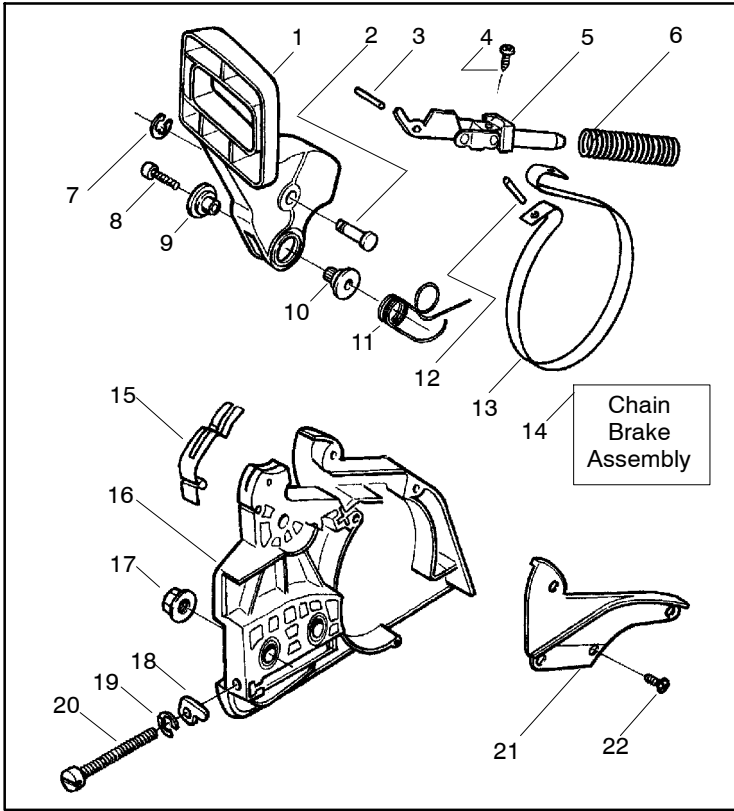

Ref.	Part No.	Description	Ref.	Part No.	Description
1	530071348	Actuating Lever	27	530037652	Heat Insulator
2	530029879	Pivot Pin	28	530037640	Muffler-Plate
3	530015915	Pin-Link	29	530019205	Muffler Gasket
4	530015911	Screw	30	-	Piston Kit (Includes pin and 31,32,33)
5	530054741	Front Link Ass'y.		530069944	(136)
6	530016237	Chain Brake Spring		530069454	(141)
7	530038593	Retainer	31	-	Piston Ring
8	530016384	Screw		530029805	(136)
9	530056531	Journal-Right		530029982	(141)
10	530029881	Journal-Left	32	530032117	Piston Pin Bearing
11	530015910	Handguard Spring	33	530015697	Piston Pin Retainer
12	530015913	Pin-Spring	34	*****	Cap-Crankcase
13	530052232	Brake Band	35	530015897	Screw
14	530054802	Chain Brake Assembly		Not Shown	
15	530029878	Position Spring		-	Operator Manual
16	530049483	Clutch Cover		530163874	U.S./Canada/Mexico
17	530015917	Nut-Bar		530163872	European I
18	530015826	Bar Adjusting Pin		530163873	European II
19	530038593	Retainer		530163871	Scan.
20	530016110	Screw-Bar Adjusting		530164305	Japan
21	530053035	Chain Brake Spring Cover		530031135	Scrench
22	530015911	Screw		530031136	Worm Gear Puller
23	530016154	Screw		530031112	Clutch Ass'y. Tool
24	530047609	Cylinder Shield Ass'y.		530047941	Kickback Decal
25	952030150	Spark Plug (RCJ-7Y)		530037912	Scabbard
26	---	Kit-Cylinder (incl.#34)			
	*****	(136)			
	*****	(141)			

✓ = NEW PART NUMBER FOR THIS IPL   * = REFER TO THE SERVICE REFERENCE INDICATED FOR MORE INFORMATION. (LOCATED AT END OF IPL)
● = THESE PARTS ARE ILLUSTRATED FOR CLARITY. ORDER COMPLETE ASSEMBLY.